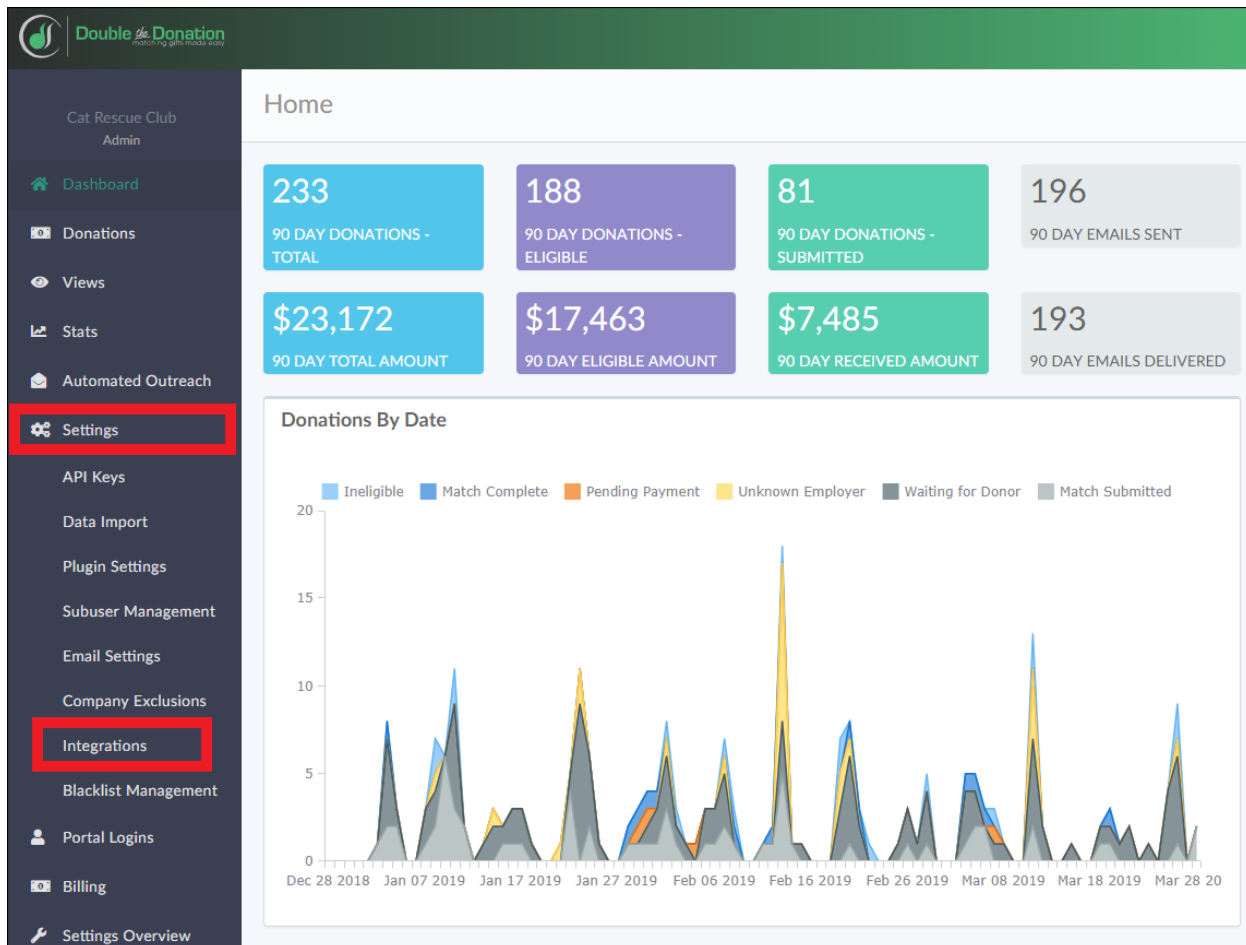

Double the Donation 360 MatchPro

Grow your employee matching gift revenue with this integration between Rallybound and Double the Donation's 360MatchPro. Automatically drive the match process from start to finish.

Rallybound's integration with 360Matchpro enables you to:

1. Identify match opportunities so you know which donations are eligible to be matched.
2. Send the right matching gift donors at the right time based on what you know about them.
3. Provide your team with actionable insights so you can focus on your top matching gift revenue opportunities.

The seamless integration with Rallybound and 360MatchPro by Double the Donation is designed to help your nonprofit maximize the amount of money you raise from employee matching gift programs with a minimal amount of ongoing effort.

Benefits/Features:

- Identify match-eligible donors
- Automate outreach
- Receive actionable insights
- Enable staff to focus on top opportunities
- Email domain screening
- Accurate and up-to-date match info
- Robust tracking

Connecting Rallybound to 360MatchPro

By following these steps, you will establish a direct link between Double the Donation's 360MatchPro and Rallybound. After a direct link is established, new donation records in Rallybound will automatically flow into 360MatchPro.

Log into 360MatchPro and navigate to the "Setup" tab. Click "integrations."

Once here, click "Sign in with Rallybound."